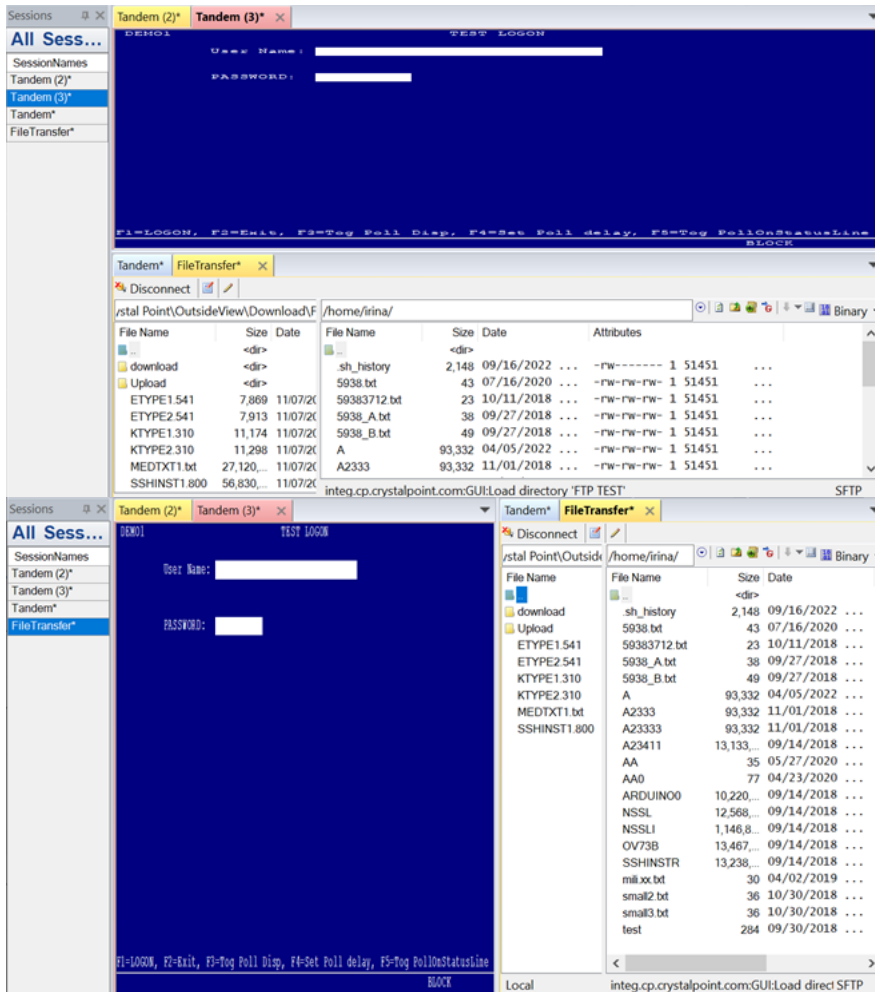

A Useful Feature You May Not Know About

#2 Multiple Tabbed Groups

Choose between horizontal (Screenshot 1) or vertical orientation (Screenshot 2)
To move sessions between groups, right-click on Session Tab (Screenshot 3)