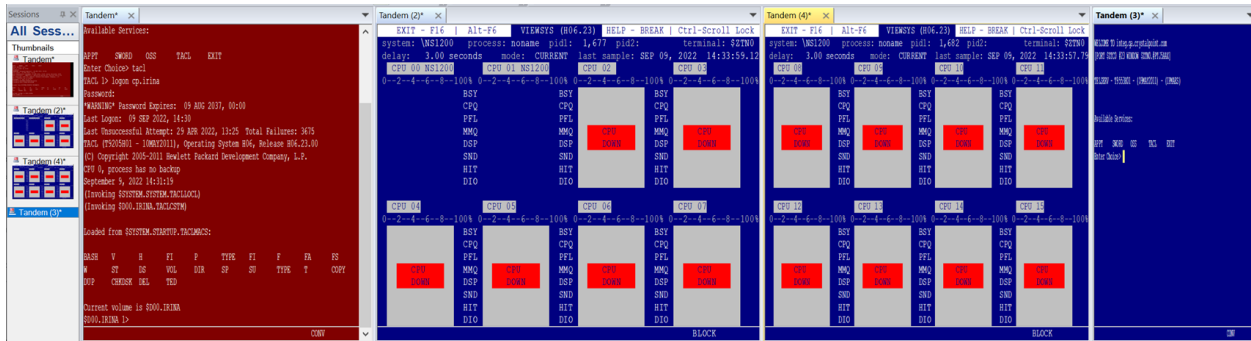

A Useful Feature You May Not Know About

#1 Synchronized Session Bar with Tab Window Display and Smart Docking

The Thumbnails are live and display the same information as a corresponding session (Screenshot 1).

You may work with one of the sessions in full-screen mode and monitor other sessions on a left-side Session Bar (Screenshot 2).

Another option is to have the Session Bar Floating, which allows users to monitor OutsideView sessions while using other applications (Screenshot 3)